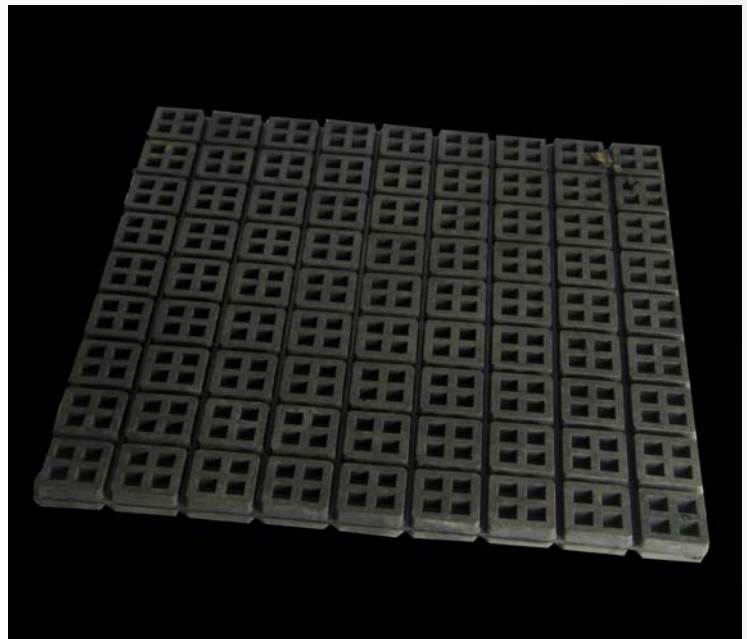

Cnr. Grader and Vuurslag
Spartan Ext. 3
Kempton Park
Johannesburg

MASON SUPER W-PAD 01

technical

Mason Super W-Pad consist of 81 (9 x 9) - 51 mm x 51 mm x 19 mm thick modules moulded into a single sheet 457 x 457 x 19mm. Each 51 x 51 mm module takes a mass of ± 60 kg.

Super W-Pad is available in natural rubber for maximum vibration isolation, or neoprene for oil resistance.

Separate modules are easily cut with a knife or a pair of scissors.