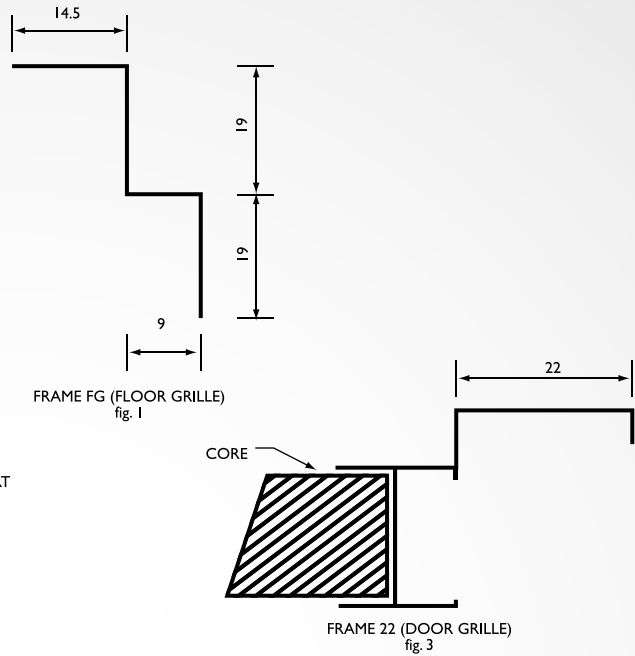

Cnr. Grader and Vuurslag  
Spartan Ext. 3  
Kempton Park  
Johannesburg

The following Fixing Mechanisms can be provided on request

GRILLES WITH PUNCHED COUNTER SUNK HOLES (PCS)  
fig. 10

GRILLES WITH CONCEALED FIXING (CF)  
fig. 11