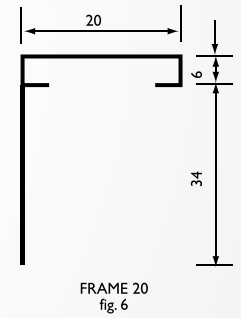

Cnr. Grader and Vuurslag  
Spartan Ext. 3  
Kempton Park  
Johannesburg

The following Fixing Mechanisms can be provided on request

GRILLES WITH PUNCHED COUNTER SUNK HOLES (PCS)  
fig. 10

GRILLES WITH CONCEALED FIXING (CF)  
fig. 11