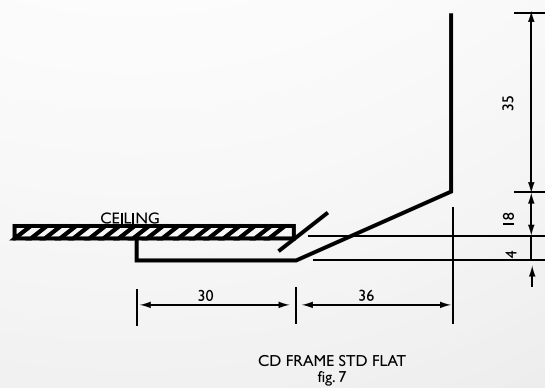

Cnr. Grader and Vuurslag  
Spartan Ext. 3  
Kempton Park  
Johannesburg

The following Fixing Mechanisms can be provided on request

GRILLES WITH PUNCHED COUNTER SUNK HOLES (PCS)  
fig. 10

GRILLES WITH CONCEALED FIXING (CF)  
fig. 11