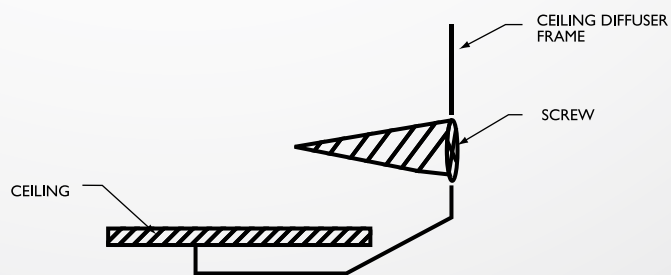

CEILING DIFFUSER WITH PUNCHED COUNTER SUNK HOLES (PCS)
fig. 14