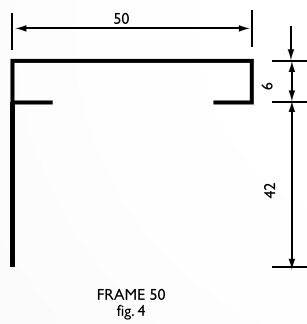

Cnr. Grader and Vuurslag  
Spartan Ext. 3  
Kempton Park  
Johannesburg

The following Fixing Mechanisms can be provided on request

GRILLES WITH PUNCHED COUNTER SUNK HOLES (PCS)  
fig. 10

GRILLES WITH CONCEALED FIXING (CF)  
fig. 11