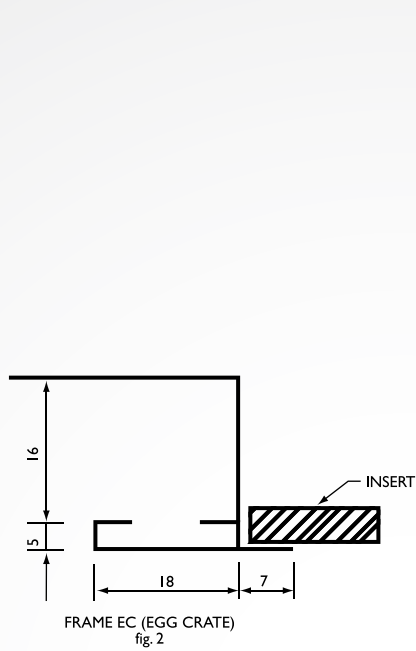

Cnr. Grader and Vuurslag  
Spartan Ext. 3  
Kempton Park  
Johannesburg

The following Fixing Mechanisms can be provided on request

GRILLES WITH PUNCHED COUNTER SUNK HOLES (PCS)  
fig. 10

GRILLES WITH CONCEALED FIXING (CF)  
fig. 11