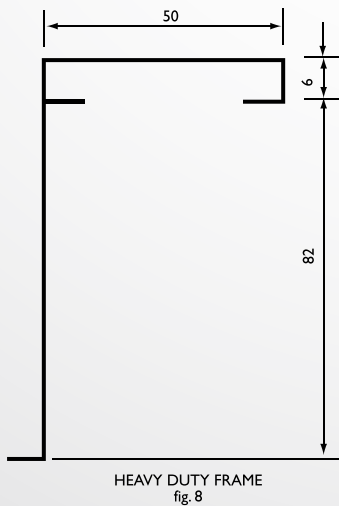

Cnr. Grader and Vuurslag  
Spartan Ext. 3  
Kempton Park  
Johannesburg

The following Fixing Mechanisms can be provided on request

GRILLES WITH PUNCHED COUNTER SUNK HOLES (PCS)  
fig. 10

GRILLES WITH CONCEALED FIXING (CF)  
fig. 11