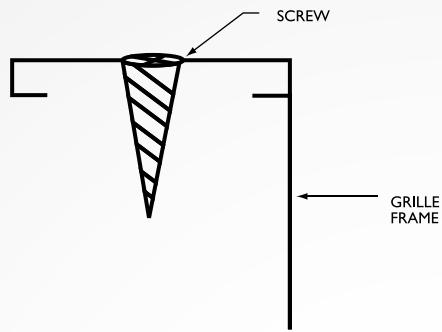

Cnr. Grader and Vuurslag  
Spartan Ext. 3  
Kempton Park  
Johannesburg

The following Fixing Mechanisms can be provided on request

GRILLES WITH PUNCHED COUNTER SUNK HOLES (PCS)  
fig. 10

GRILLES WITH CONCEALED FIXING (CF)  
fig. 11

DOOR GRILLE WITH SPRING CLIP (SC)  
fig. 12

GRILLES WITH REAR FIXING STRAP (FS)  
fig. 13

CEILING DIFFUSER WITH PUNCHED COUNTER SUNK HOLES (PCS)  
fig. 14