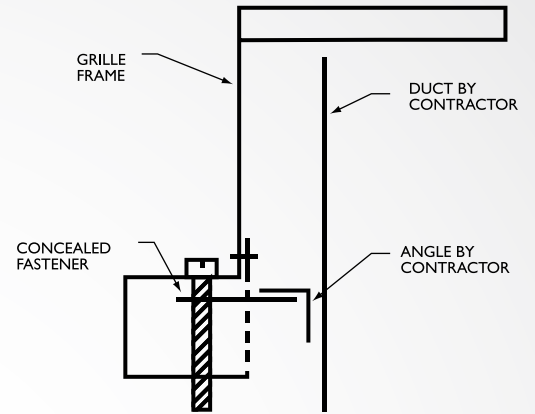

Cnr. Grader and Vuurslag  
Spartan Ext. 3  
Kempton Park  
Johannesburg

The following Fixing Mechanisms can be provided on request

GRILLES WITH PUNCHED COUNTER SUNK HOLES (PCS)  
fig. 10

GRILLES WITH CONCEALED FIXING (CF)  
fig. 11